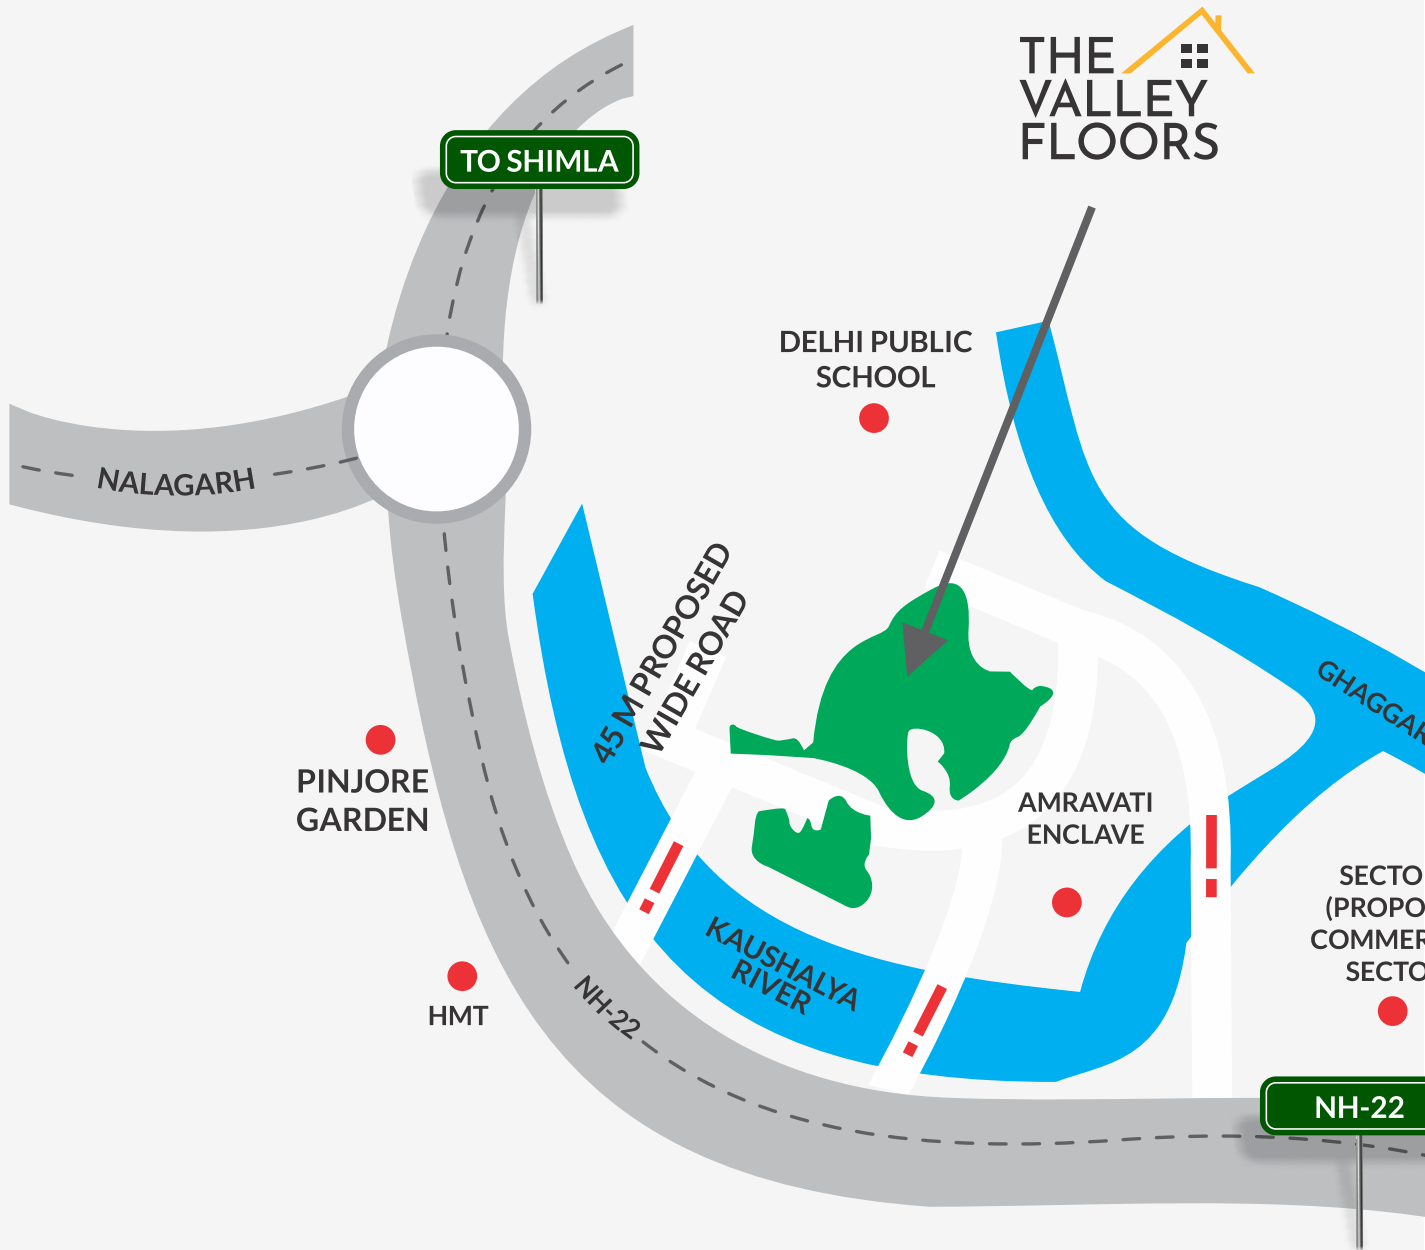

BALCONIES/ TERRACE

Flooring	Anti Skid Tiles of Premium Quality
Others	MS Railing

STRUCTURE

Earthquake Resistant RCC Beam Column & 9inch Brick Structure.

← PHOTO SPOT UV

SERENITY OF THE HILLS,
CONVENIENCE OF A CITY

LOCATION

I love to travel, but hate to arrive - ALBERT EINSTEIN
I love to travel, but love to arrive early - CONSTRUST

REGION'S MOST WELL CONNECTED LOCATION

Pinjore Gardens (5 min)

Panchkula Bus Stand (10 Min)

DLF IT Park (25 Min)

INOX (2 Min)

Nada Sahib (12 Min)

Timber Trail (20 Min)

Chandigarh Airport (35 Min)

Chandigarh Railway Station (20 Min)

Punjab University (30 Min)

PGI (30 Min)